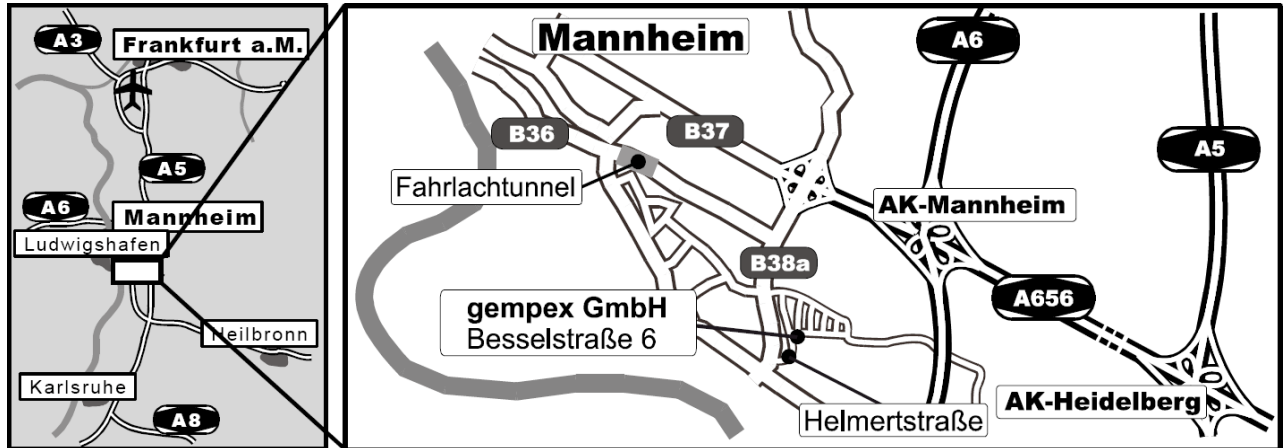

### Route 1:

On the A6 coming from Saarbrücken or on the A67 coming from Darmstadt (from Dreieck Vierheim A6) Take the Kreuz Mannheim exit onto the A656 towards Mannheim-Mitte/Neckarau. Turn off at Ma-Neckarau onto the B38a. The bridge crosses the railway, use the right-hand lane and take the exit signposted Gewerbegebiet Mallau/Neckarau. Turn left at the traffic lights into Mallastraße. After ca. 200 metres turn right into Helmertstraße. After ca. 400 metres, turn left into Besselstraße. Number 6 is the second building on the right.

### Route 2:

On the A5 coming from Karlsruhe/Basel or from Frankfurt Leave at the Kreuz Heidelberg exit onto the A656 towards Mannheim-Mitte/Neckarau. Turn off at Ma-Neckarau onto the B38a. The bridge crosses the railway, use the right-hand lane and take the exit signposted Gewerbegebiet Mallau/Neckarau. Turn left at the traffic lights into Mallastraße. After ca. 200 metres turn right into Helmertstraße. After ca. 400 metres, turn left into Besselstraße. Number 6 is the second building on the right.

### Route 3:

On the A6 coming from Heilbronn/Stuttgart Take the Mannheim Kreuz exit onto the A656 towards Mannheim-Mitte/Neckarau. Turn off at Ma-Neckarau onto the B38a. The bridge crosses the railway, use the right-hand lane and take the exit signposted Gewerbegebiet Mallau/Neckarau. Turn left at the traffic lights into Mallastraße. After ca. 200 metres turn right into Helmertstraße. After ca. 400 metres, turn left into Besselstraße. Number 6 is the second building on the right.

### By train:

From Mannheim main railway station take tram number 1 (direction Mannheim-Rheinau) and leave at tram station "Dannstadter Straße" (Neckarau).

Our office is located in 10 minutes walking distance. Follow the Helmertstraße about 700 metres and turn right into Besselstraße. The building number 6 is the second building on the right side.